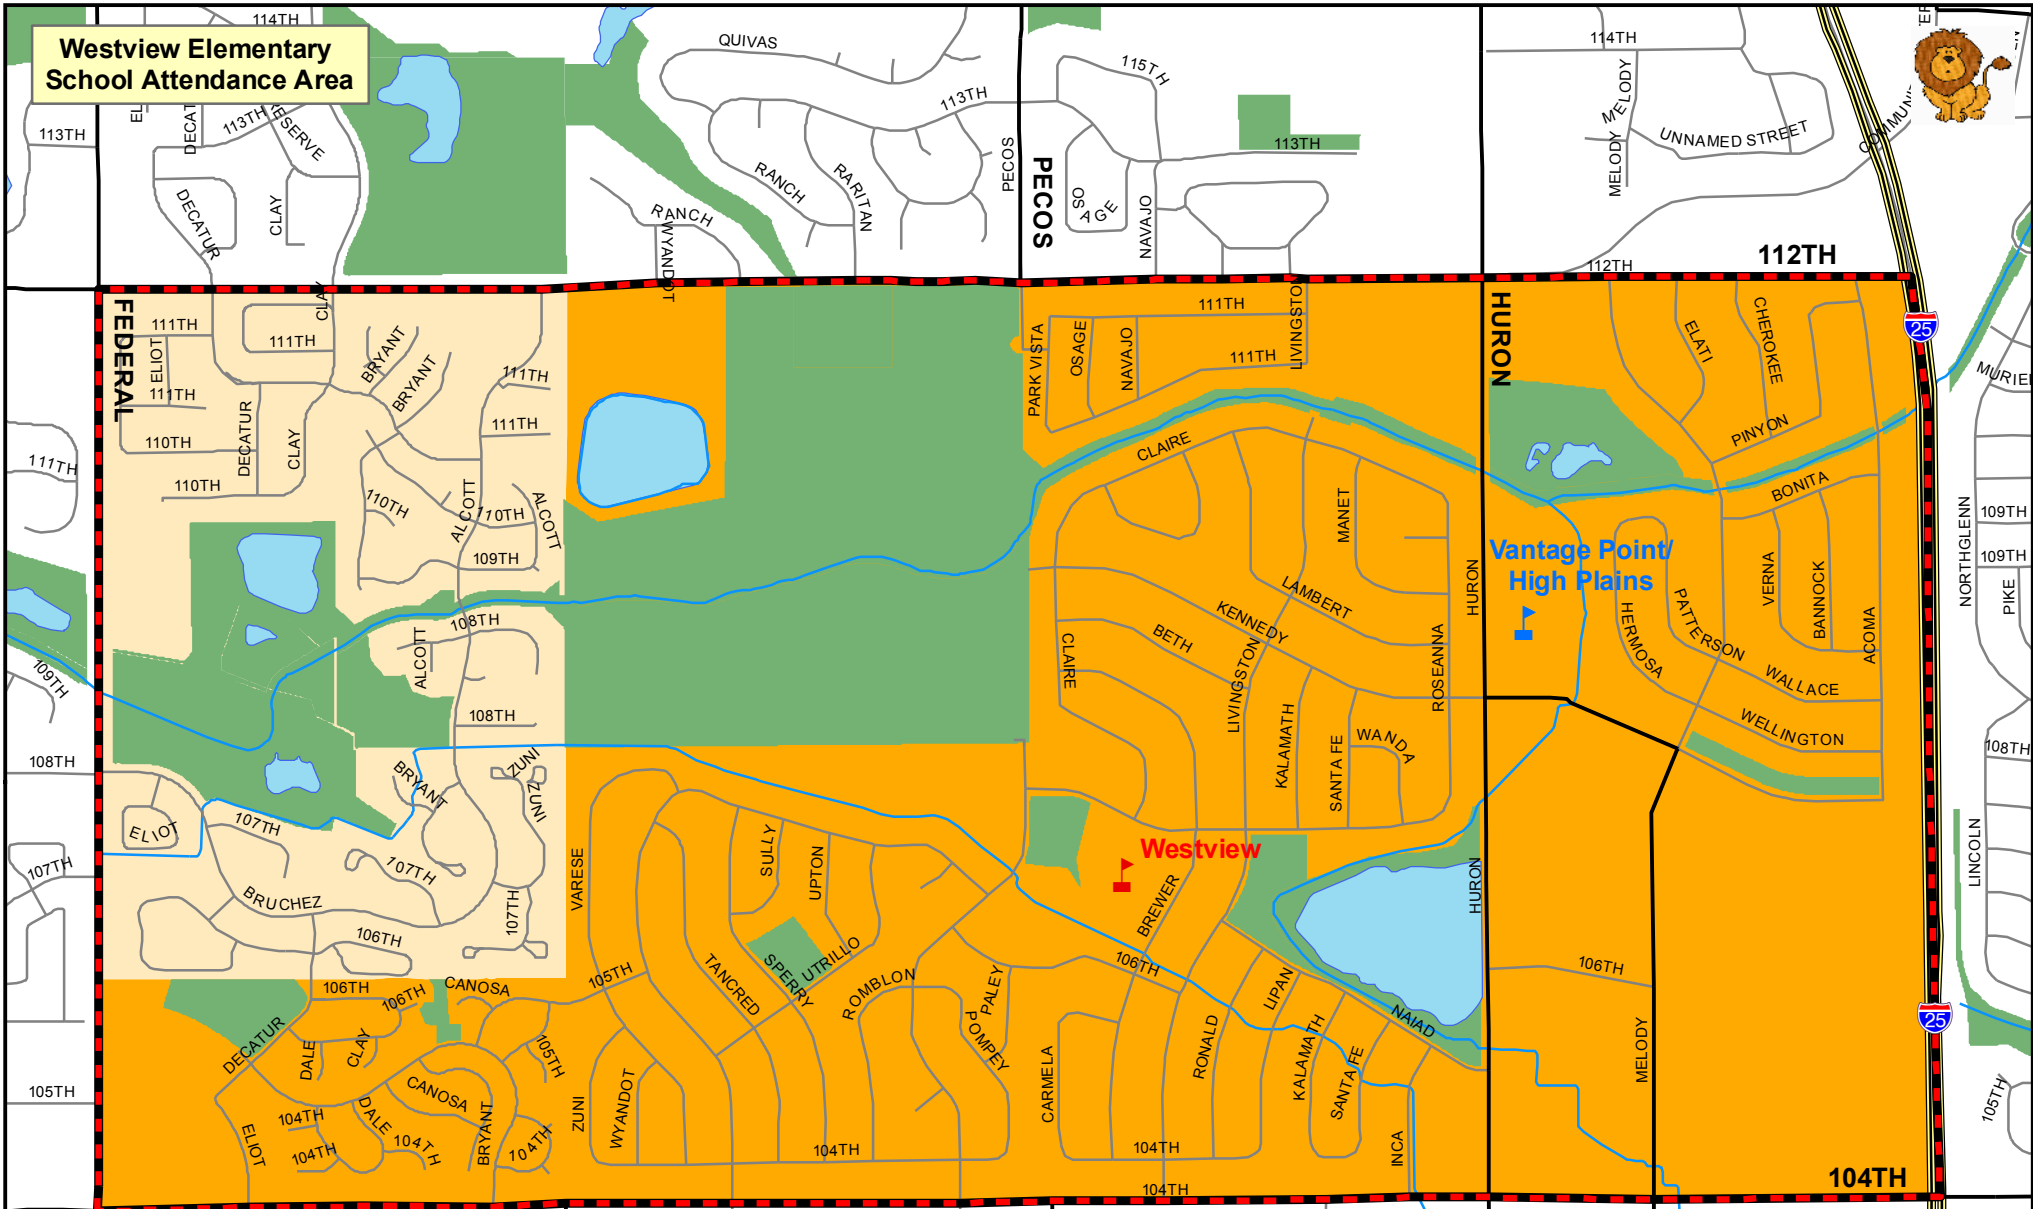

Westview Elementary School Attendance Area

Adams12
Five Star Schools

Westview Elementary School
1300 Roseanna Dr.
Northglenn, CO 80234
(720) 972-5680

This map is for representation purposes only and does not determine exact boundaries of walk area, transportation service area or school attendance area. Hazard transportation service area as established by Superintendent's Policy 3541-Student Transportation 3.4.2

■ Elementary Schools
■ Middle Schools
 Westview Attendance Area
 Hazard Transportation Service Area (Bus service provided)
 Walk Area
 Five Star District Boundary

Miles
 Facilities Department, August 2007